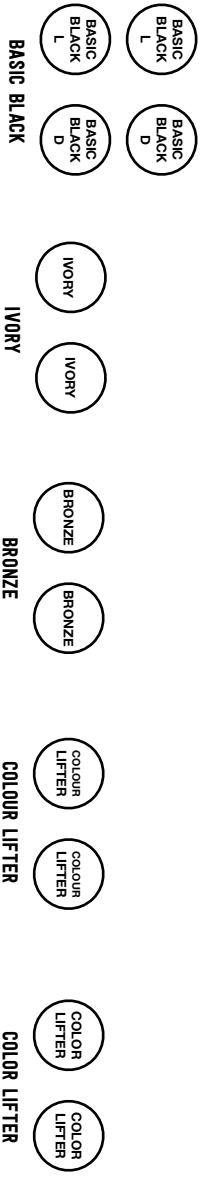

SUBTLES

REGALS

NEUTRALS

BRIGHTS

STAMPIN' BLENDS COLOUR LABELS USE A 3/8" CIRCLE PUNCH AND GLUE DOTS. FIX TO THE CAPS OF YOUR STAMPIN' BLENDS. FREE DOWNLOAD FROM WWW.STAMPWITHSARAH.CO.UK

**IN COLORS
2021-2023**

**IN COLORS
2020-2022**

BASICS

RETIRED

RETIRED