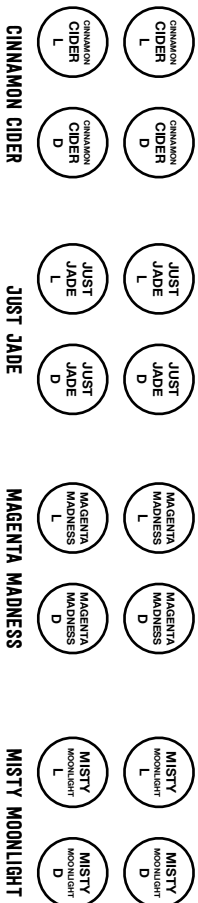

SUBTLES

REGALS

NEUTRALS

BRIGHTS

STAMPIN' BLENDS COLOUR LABELS USE A 3/8" CIRCLE PUNCH AND GLUE DOTS. FIX TO THE CAPS OF YOUR STAMPIN' BLENDS. FREE DOWNLOAD FROM WWW.STAMPWITHSARAH.CO.UK

**IN COLORS
2021-2023**

**IN COLORS
2020-2022**

BASICS

RETIRED

RETIRED