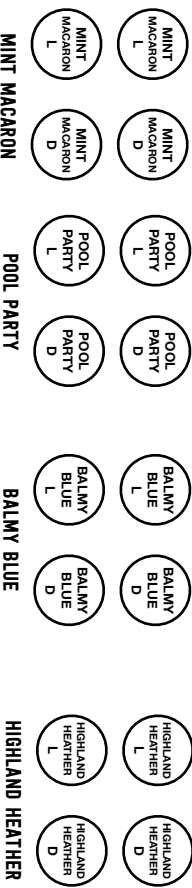

SUBTLES

REGALS

NEUTRALS

BRIGHTS

STAMPIN' BLENDS COLOUR LABELS USE A 3/8" CIRCLE PUNCH AND GLUE DOTS. FIX TO THE CAPS OF YOUR STAMPIN' BLENDS. FREE DOWNLOAD FROM WWW.STAMPWITHSARAH.CO.UK

**IN COLORS
2021-2023**

**IN COLORS
2020-2022**

BASICS

RETIRED

RETIRED