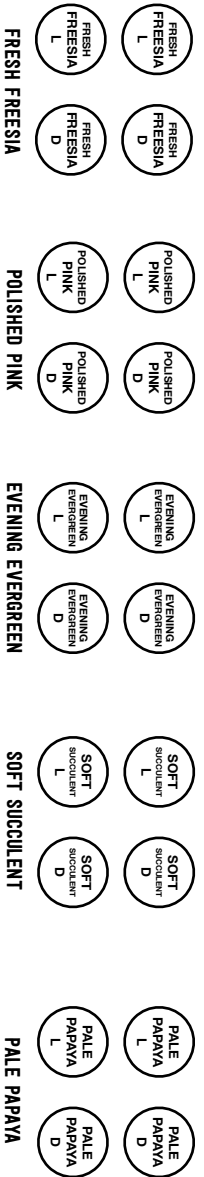

SUBTLES

REGALS

NEUTRALS

BRIGHTS

STAMPIN' BLENDS COLOUR LABELS USE A 3/8" CIRCLE PUNCH AND GLUE DOTS. FIX TO THE CAPS OF YOUR STAMPIN' BLENDS. FREE DOWNLOAD FROM WWW.STAMPWITHSARAH.CO.UK

**IN COLORS
2021-2023**

**IN COLORS
2020-2022**

BASICS

RETIRED

RETIRED