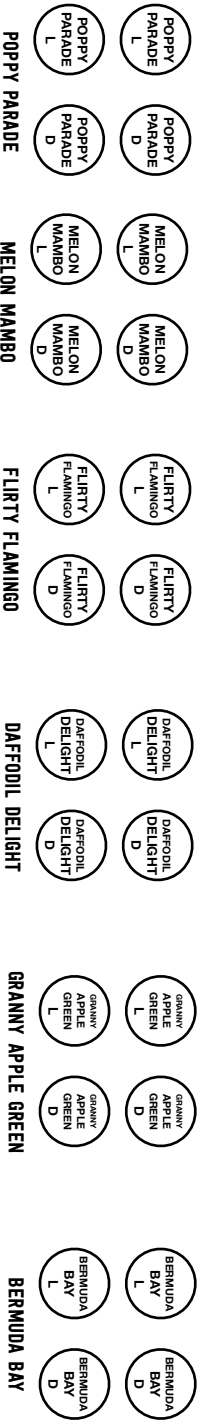

SUBTLES

REGALS

NEUTRALS

BRIGHTS

STAMPIN' BLENDS COLOUR LABELS USE A 3/8" CIRCLE PUNCH AND GLUE DOTS. FIX TO THE CAPS OF YOUR STAMPIN' BLENDS. FREE DOWNLOAD FROM WWW.STAMPWITHSARAH.CO.UK

**IN COLORS
2021-2023**

**IN COLORS
2020-2022**

BASICS

RETIRED

RETIRED