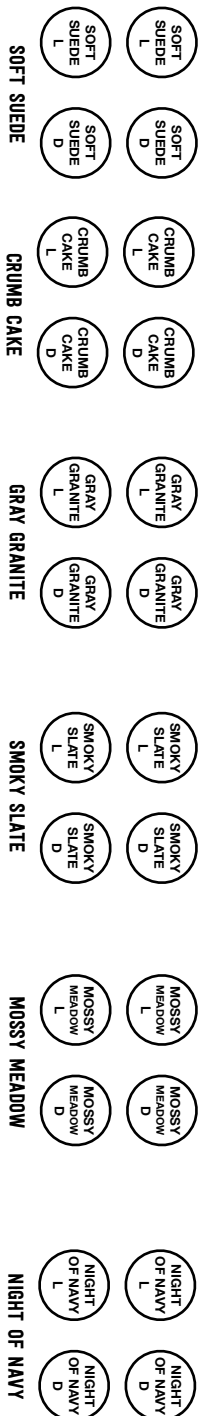

SUBTLES

REGALS

NEUTRALS

BRIGHTS

STAMPIN' BLENDS COLOUR LABELS USE A 3/8" CIRCLE PUNCH AND GLUE DOTS. FIX TO THE CAPS OF YOUR STAMPIN' BLENDS. FREE DOWNLOAD FROM WWW.STAMPWITHSARAH.CO.UK

**IN COLORS
2021-2023**

**IN COLORS
2020-2022**

BASICS

RETIRED

RETIRED